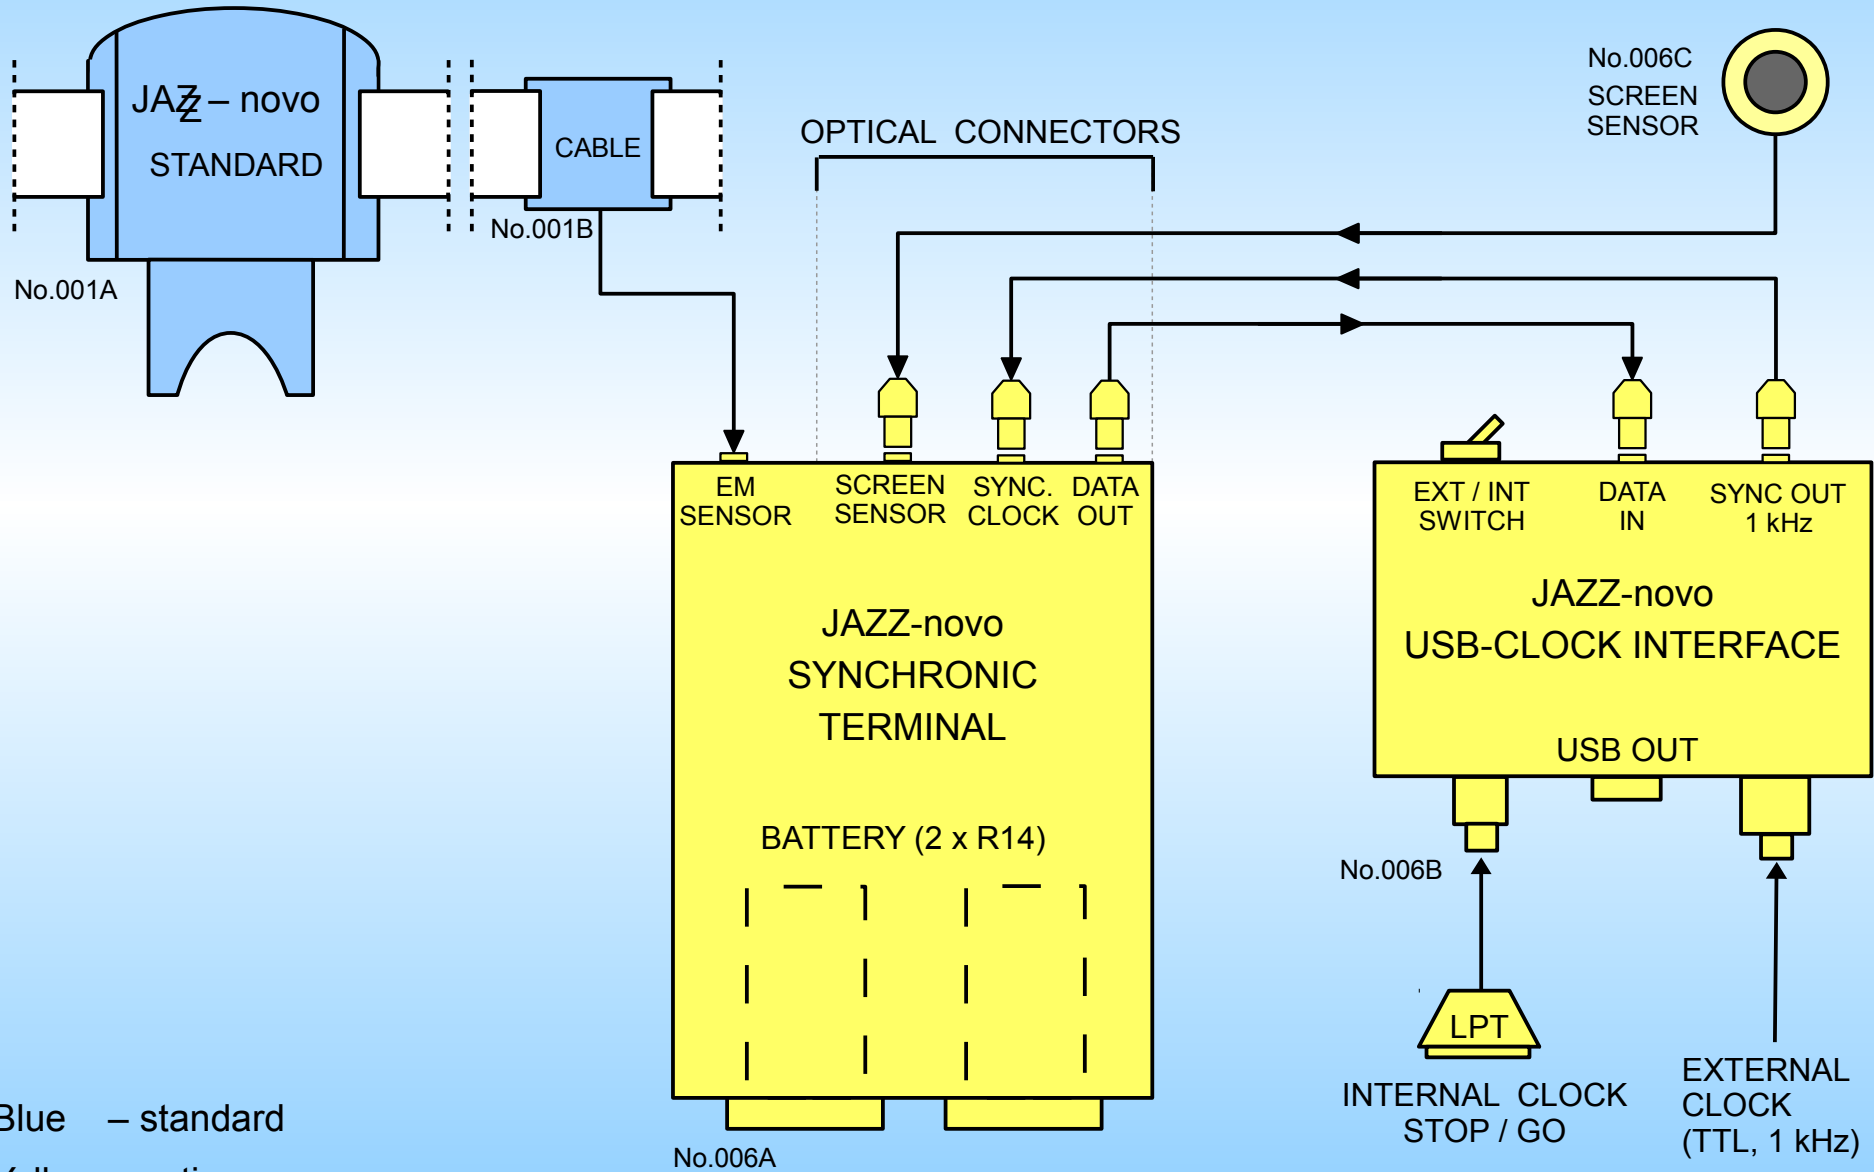

JAZZ-novo Stationary Applications

Blue – standard
Yellow – options